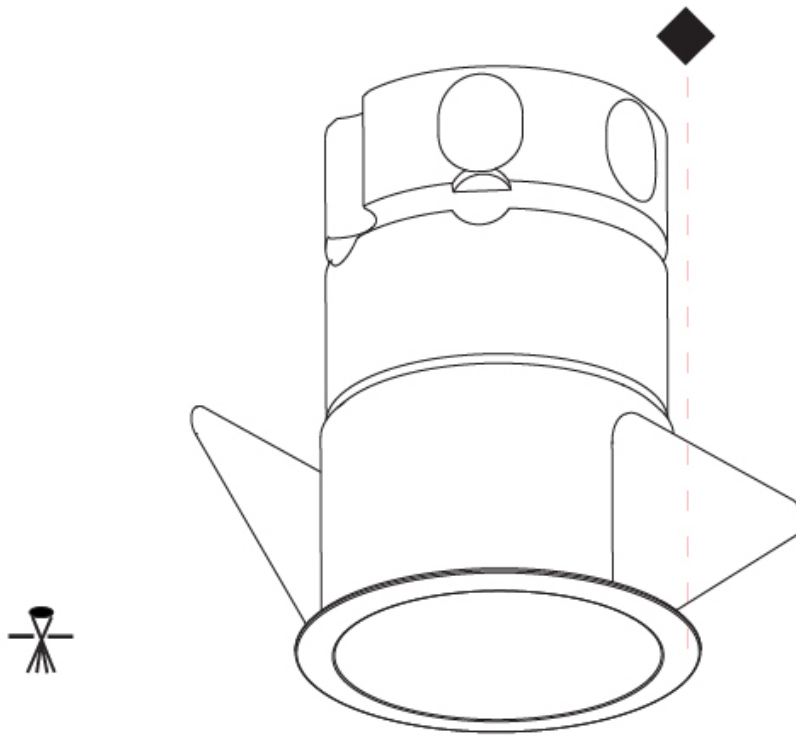

INVADER DEEP RECESSED

A37965-

PROJECT	_____
TYPE	_____
SPECIFIER	_____
QUANTITY	_____
DATE	_____