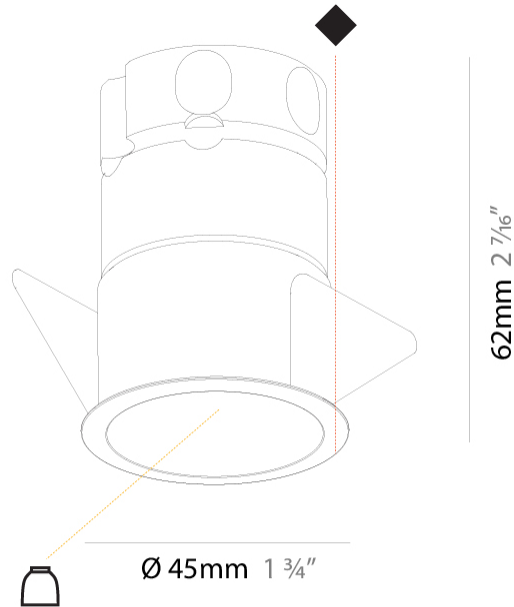

RATINGS AND CERTIFICATIONS

Certified By: Certified for North American Standards
IP rating: IP20