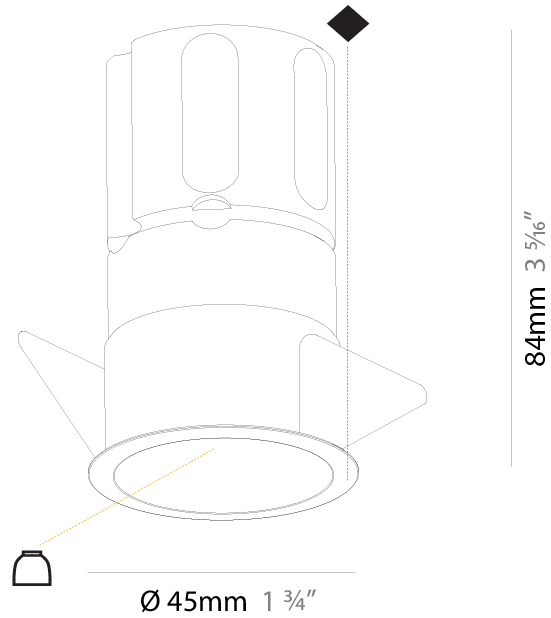

GENERAL

Series: Invader Deep
Brand: Prolicht
Division: Architectural
Mounting Type: Recessed
Mounting Location: Ceiling
Subcategory: Downlight

PHYSICAL

Shape: Round
Diameter (mm): 45
Diameter (in): 1 3/4
Height (mm): 84
Height (in): 3 5/16
Min. Recessing Depth (mm): 150
Min. Recessing Depth (in): 5 7/8
Light Distribution: Downlight
Weight (kg): 0.122
Weight (lbs): 0.27
Fixture Finish: SSR / BKV / CWI / CRY / HAB / LAG / UFT / ITA / RUA / RUR / MIC / FTG / MYG / TWT / LOD / PUS / FRO / FUP / KIA / POP / BLS / SPG / MEY / GOH / GUM / CHC / COM / ABZ / JAG / OBR / MOS / ROR
Fixture Material: Aluminum Die Cast
Cut-out Measurements: Dia: 41mm / 1 5/8"

ELECTRICAL

Lamp Type: LED (Zhaga Standard)
Input Wattage (W): 7.7
Total Output Wattage (W): 7
Dimming: Non-Dimming / Phase Dimming (120Vac only) / 0-10V Dimming
Driver Included: No
Driver Location: Remote
Driver Type: Constant Current - 120 / 277Vac
Driver Class: Class 2
Input Voltage (V): 120 - 277
Constant Current (MA): 250

LED

Number of LEDs: 1
Color Temperature (°K): 2700 / 3000 / 3500 / 4000
Max. Delivered Lumen (lm): 660 / 690 / 725 / 740
Nominal Lumen (lm): 734 / 762 / 801 / 817
CRI: >90 CRI
Lamp Life (hrs): 50000

OPTICAL

Reflector: 33 / 47 / 65

RATINGS AND CERTIFICATIONS

Certified By: Certified for North American Standards
IP rating: IP20

PROJECT
TYPE
SPECIFIER
QUANTITY
DATE